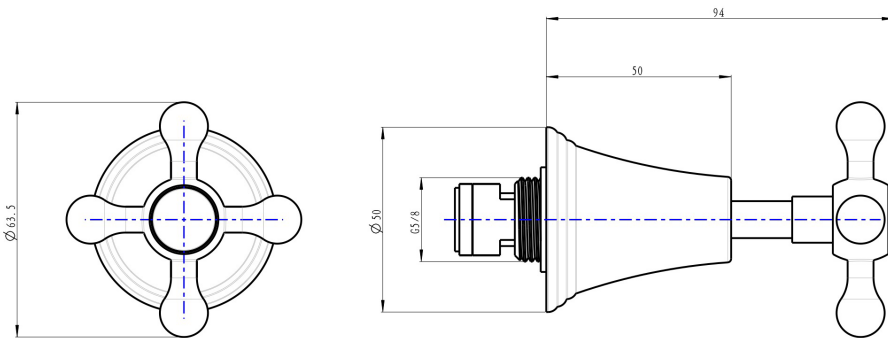

Vintage Cross Handle Wall Top Assemblies

Chrome

Product Specifications

Code	VIN-06-CRS-CH
Barcode	9339897017183
Material	Low Lead Brass

Finish	Chrome
Spindle	1/4 Turn Ceramic Disc

Experience, *the difference.*